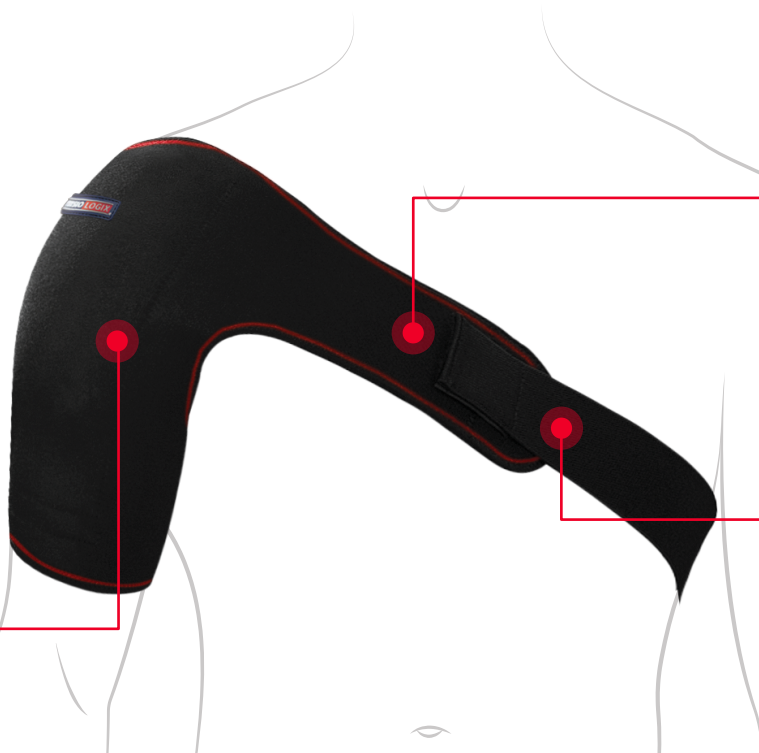

Ultimate Shoulder Support

Can be worn all day for comfort against tendonitis, shoulder instability, shoulder dislocation & arthritis

3

ULTIMATE

Bilateral & adjustable shoulder support with added pocket for inserting hot/cold pack.

Integrated sleeve and underarm strapping for maximum comfort and compression.

Provides a therapeutic treatment for muscle or joint pain, without limiting movement.

AIRFLEX
MAXIMUM BREATHABILITY

The Ultimate Support Range uses AIRFLEX Technology to facilitate faster recovery thanks to its therapeutic properties. AIRFLEX is an ultimate breathable material that provides the optimal level of compression and heat retention to help improve blood circulation and reduce pain.

Product Code: **PX3506**
One Size, Fits Left or Right

Composition: 60% AIRFLEX (Neoprene), 20% Nylon, 15% Polyester, 5% Rubber.

Recognised by

Official Partner to