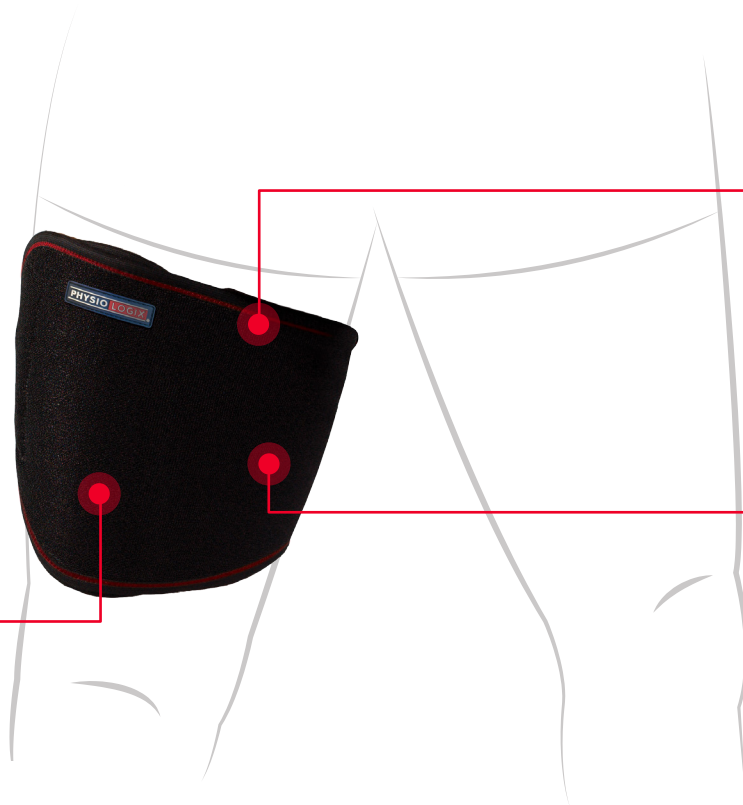

## Ultimate Thigh Support

Controlled compression for groin injuries & weak or injured quadriceps & hamstrings

3

### ULTIMATE

Adjustable and lightweight design helps you maintain a comfortable full range of motion.

Lined with breathable fabric which moves moisture away from your body keeping you cool and comfortable.

A customised fit with controlled compression for weak or injured quadriceps and hamstrings.

**AIRFLEX**  
MAXIMUM BREATHABILITY

The Ultimate Support Range uses AIRFLEX Technology to facilitate faster recovery thanks to its therapeutic properties. AIRFLEX is an ultimate breathable material that provides the optimal level of compression and heat retention to help improve blood circulation and reduce pain.

Product Code:

**PX3520**

One Size, Fits Left or Right

Composition:

80% AIRFLEX (Neoprene), 10% Polyester, 10% Nylon.

Recognised by

Official Partner to